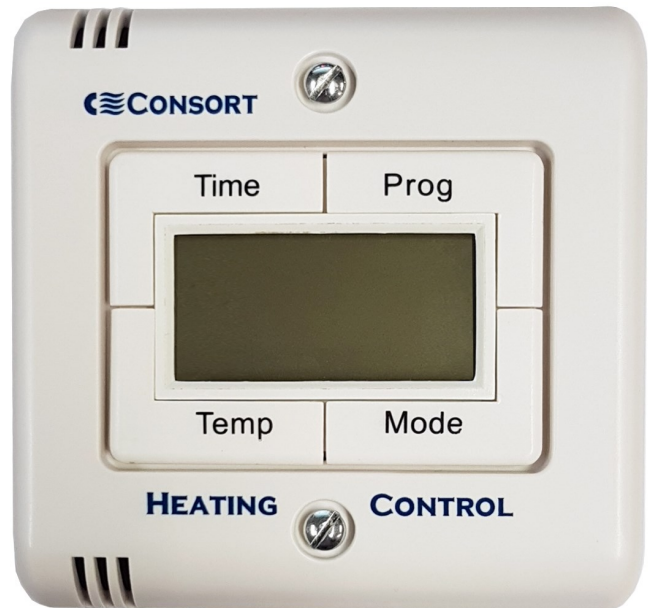

SLTI Wireless Controller (Programmable 7-Day Timer and Thermostat)

Now with Copy Day and Open Window Detection features. The SLTI offers up to 6 heating periods per day, 7 days a week.

Designed with 4 large control buttons with audible and tactile feedback and an electronic lock available to prevent tampering with the controls. The SLTI has four operating modes including a 15-minute Boost with temperature control to provide the maximum comfort quickly.

- Compatible with all RX and SL heaters
- 6 heating periods per day, 7 days a week
- 4 operating modes: Programme, Boost, Setback & Manual
- Copy day function
- Open window detection (detection time and settings are fully adjustable in the setup menu)
- Comfort heat setting between 15°C to 35°C
- Setback temperatures can be used for frost protection or maintaining a minimum room temperature between 4°C to 15°C
- Can set temperatures in degrees Celsius or Fahrenheit
- 4 large control buttons with audible and tactile feedback
- Battery backup to retain time in event of power cut
- Easy-to-read digital display
- Easy operation
- Electronic child lock
- Fits onto most standard single gang box
- Can be powered by either mains 240V or 12VDC which allows SELV (Separated Extra Low Voltage) installation*